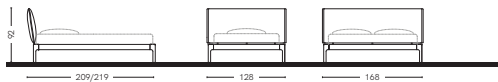

// Soft

padded headboard th.7 cm with fabric or ecoleather removable cover, combines with any of the bed frames

The image shows a Soft bed with padded headboard Smack S07 fabric, bed frame H.9 cm and slate R30 legs, slate Tac table, slate Gap 7-drawer chest W.60 cm.