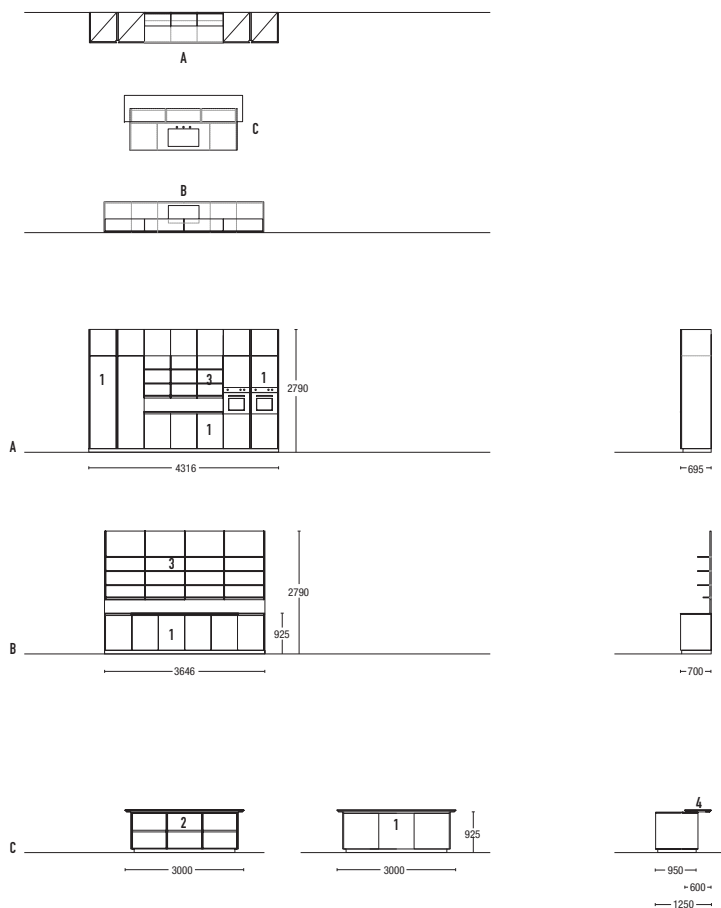

06
atmosphere
LAIN

BASI, COLONNE E PENSILI
BASE UNITS, TALL UNITS AND WALL UNITS

FILO

gola con frontali lato maniglia M33 alluminio finitura bianco ottico, acciaio satinato, brill e moka groove profile with M33 handle fronts in optic white finish aluminium, satin steel, brill and mocha

1 LAIN

Ante basi e coprifianchi in termostrutturato materico rovere naturale e tecnolamina bianco matt, pensili e colonne tecnolamina bianco matt. Maniglia M33, profilo gola e zoccolo h.8 cm alluminio finitura acciaio inox. Piano laminato ardesia e cappa "sospesa" isola acciaio inox.

Doors for base units and finishing panels in thermostructured textured natural oak and mat white tecnolamina, wall units and tall units in mat white tecnolamina. M33 handle, groove profile and h.8 cm plinth in stainless steel finish aluminium. Ardesia laminate top and "suspended" island hood in stainless steel.

2 OPEN

Basi termostrutturato materico rovere naturale con ripiani Bank con luce led.

Base units in thermostructured textured natural oak with Bank shelves with LED light.

3 UP

Boiserie e ripiani termostrutturato materico rovere naturale.

Boiserie and shelves in thermostructured textured natural oak.

4 SNACK WORKTOP

Piano snack sp.4 cm termostrutturato materico rovere naturale inclinato su 4 lati.

Th.4 cm snack top in thermostructured textured natural oak, inclined on 4 sides.