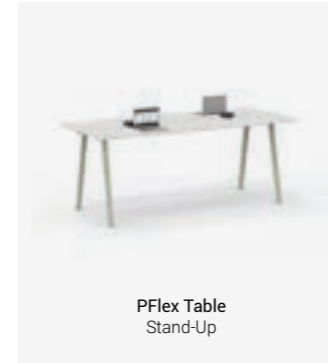

PFlex Table Stand-Up