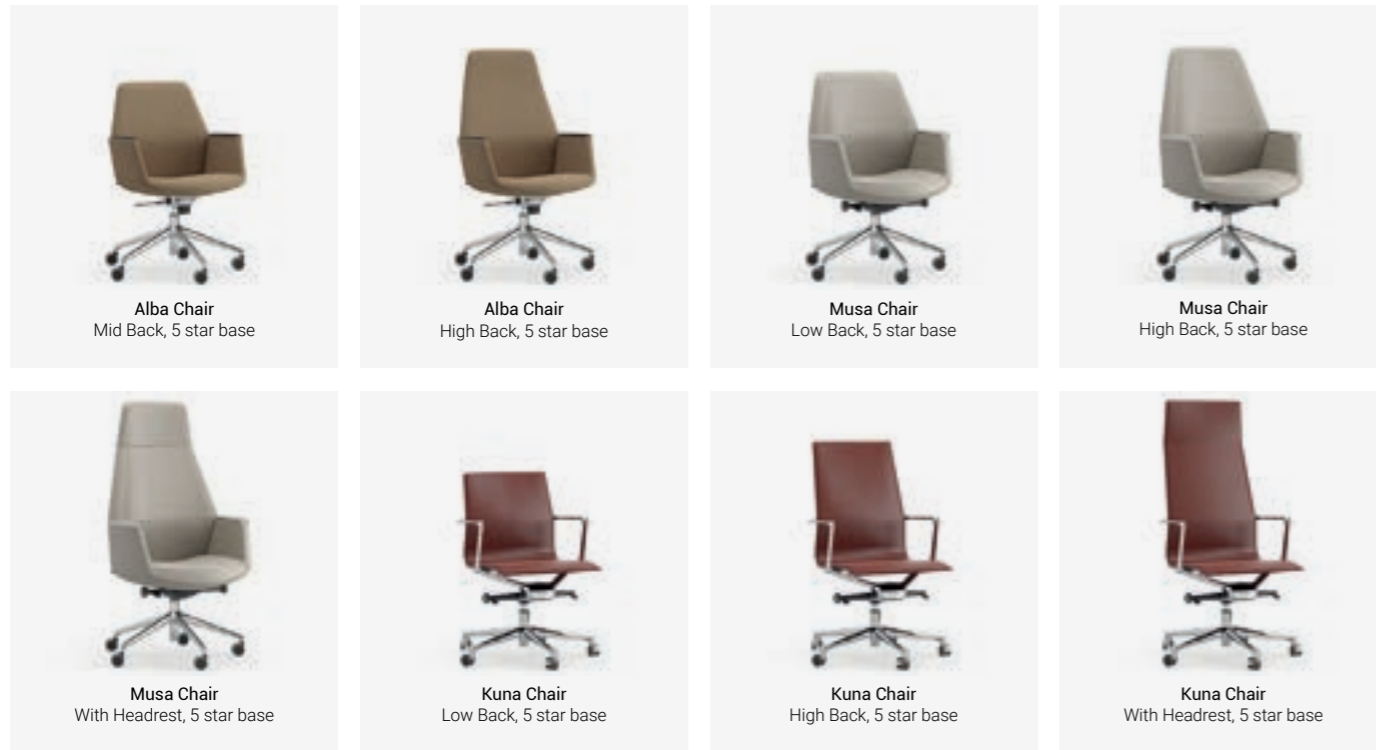

Meeting Chairs

Meeting and side chairs are crafted to seamlessly blend comfort, functionality, and style. These versatile designs cater sleek and minimalist aesthetics, or formal and refined options, featuring a variety of base configurations, such as 4-star and 5-star bases, cantilever frames, or traditional 4-leg structures.