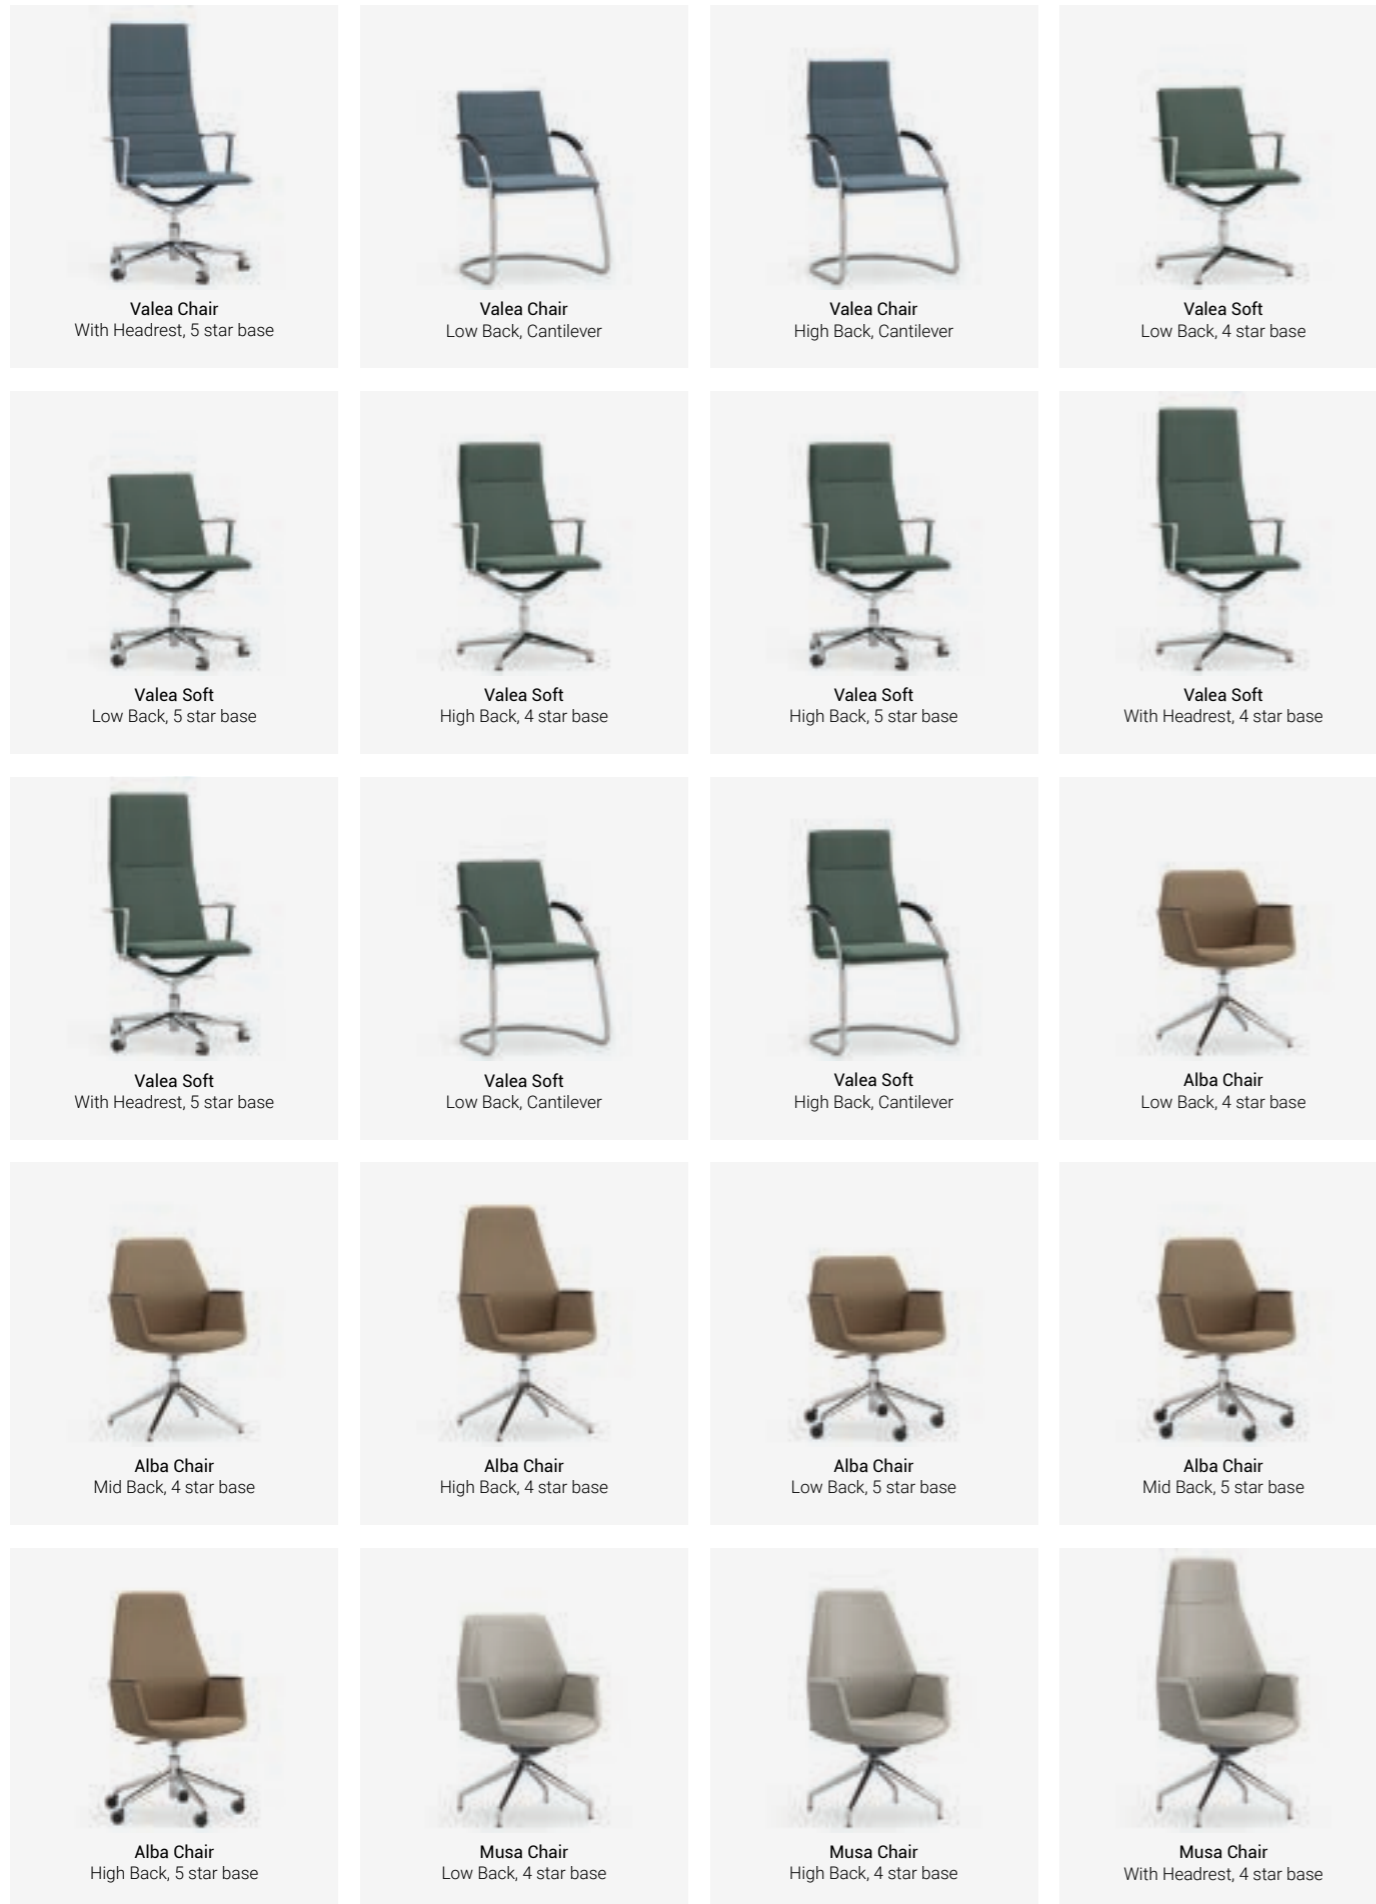

Una Plus Executive
High Back, 5 star base

Valea Elle Chair
Low Back, 5 star base

Valea Elle Chair
High Back, 5 star base

Valea Elle Chair
With Headrest, 5 star base

Valea Esse Chair
Low Back, 5 star base

Valea Esse Chair
High Back, 5 star base

Valea Esse Chair
With Headrest, 5 star base

Valea Elle Soft
Low Back, 5 star base

Valea Elle Soft
High Back, 5 star base

Valea Elle Soft
With Headrest, 5 star base

Valea Esse Soft
Low Back, 5 star base

Valea Esse Soft
High Back, 5 star base

Valea Esse Soft
With Headrest, 5 star base

Meeting Chairs

Meeting and side chairs are crafted to seamlessly blend comfort, functionality, and style. These versatile designs cater sleek and minimalist aesthetics, or formal and refined options, featuring a variety of base configurations, such as 4-star and 5-star bases, cantilever frames, or traditional 4-leg structures.