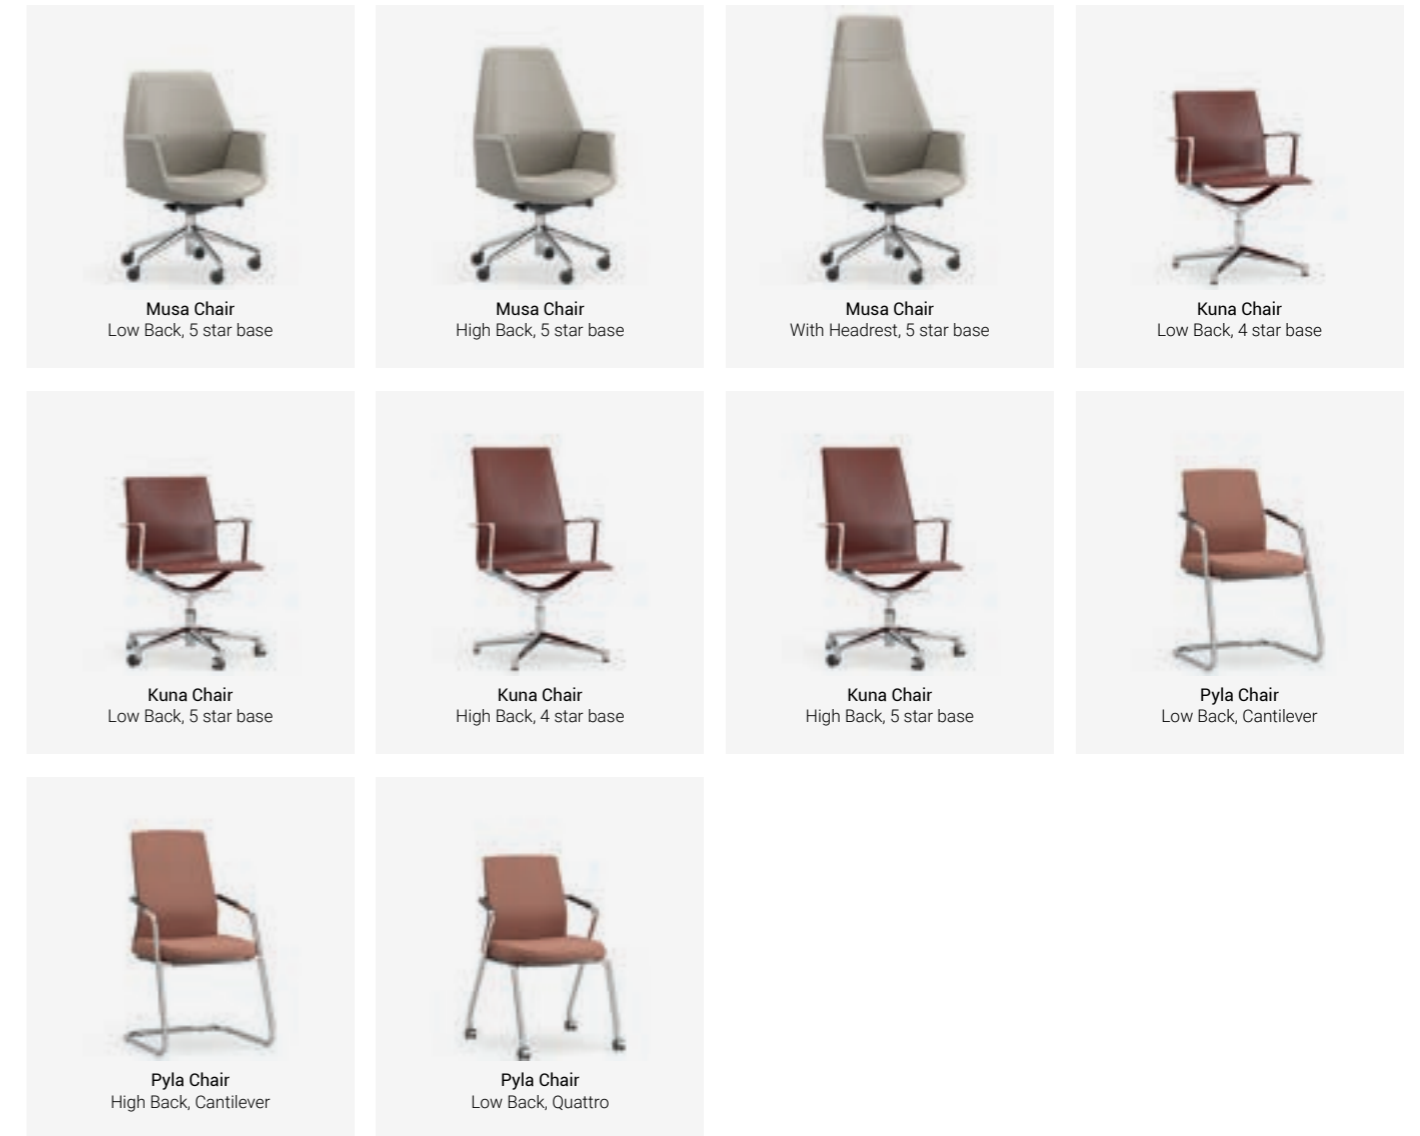

Una Plus Executive
High Back, 5 star base

Valea Elle Chair
Low Back, 5 star base

Valea Elle Chair
High Back, 5 star base

Valea Elle Chair
With Headrest, 5 star base

Valea Esse Chair
Low Back, 5 star base

Valea Esse Chair
High Back, 5 star base

Valea Esse Chair
With Headrest, 5 star base

Valea Elle Soft
Low Back, 5 star base

Valea Elle Soft
High Back, 5 star base

Valea Elle Soft
With Headrest, 5 star base

Valea Esse Soft
Low Back, 5 star base

Valea Esse Soft
High Back, 5 star base

Valea Esse Soft
With Headrest, 5 star base

Meeting Chairs

Meeting and side chairs are crafted to seamlessly blend comfort, functionality, and style. These versatile designs cater sleek and minimalist aesthetics, or formal and refined options, featuring a variety of base configurations, such as 4-star and 5-star bases, cantilever frames, or traditional 4-leg structures.