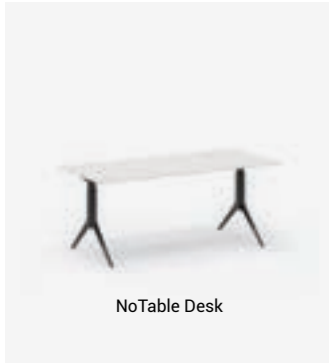

NoTable Desk