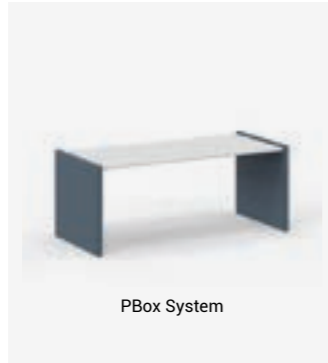

P50 Desk

P80 Desk

PFlex Table

NoTable Desk

PBox System

Executive Desks

Executive office desks seamlessly blend functionality with sophisticated design, making them ideal for leadership and professional environments. Built for durability and style, they are crafted from premium materials, including die-cast aluminum frames, and tabletops finishes like veneer, glass, Fenix, or lacquer.