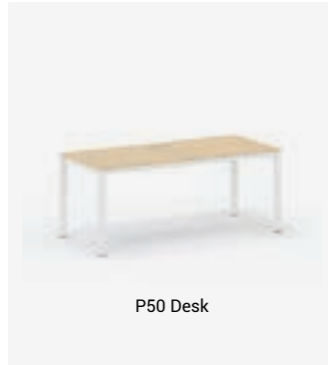

Desks

Desk systems are designed to optimize productivity and adaptability in modern office environments. They feature practical finishes that harmonize with a wide range of decor styles, combining functionality with a sleek, professional look. Available in various modular configurations.