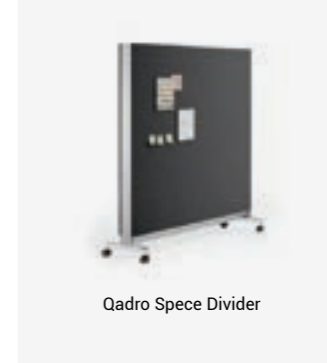

Meeting Tables

Meeting and conference tables are thoughtfully designed to foster collaboration and reflect professionalism in office environments. Offered in a variety of modular shapes and sizes, they are equipped with practical features like integrated cable management systems, built-in power outlets.

Folding Tables

Training tables are designed for flexible, functional learning and collaborative environments. These tables feature lightweight materials, foldable or nesting designs for compact storage and features like casters for quick reconfiguration. Available in various shapes and sizes.

Stand-up

Sit-to-stand tables are designed to promote comfort and flexibility in contemporary work environments, encouraging standing positions and more active work habits. Crafted from durable materials with robust frames, they include practical features such as integrated cable management, screens and shelves.

Mobile Wall

Space division systems are designed to create functional, adaptable environments in office layouts. Partitions and mobile modular dividers provide privacy and dedicated work zones without permanent walls. Featuring various materials finishes, they blend aesthetic separation while ensuring airflow and light flow.

Modular Wall

A unique vertical and modular planning approach applicable in open plan, private offices and activity spaces. The system provides a supporting structure for communication screens and technology, space definition and storage, personal items and coworking elements, wherever needed.

Wall System