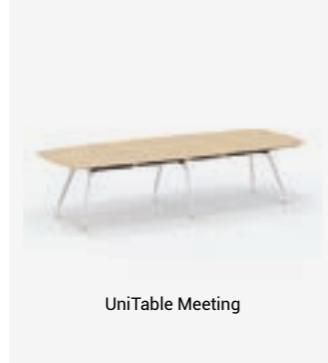

UniTable Meeting