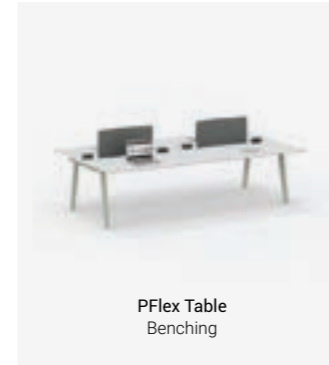

Benching

Benching desk systems are versatile workstations designed to support diverse workstyles, fostering collaboration and individual focus across offices, classrooms, and healthcare settings. They optimize space, enhance productivity, and offer flexible configurations for evolving team needs.

PFlex Table Benching