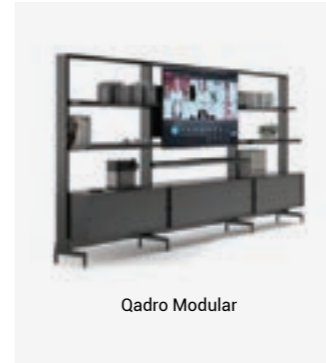

Qadro Media Stand

Qadro Spece Divider

Qadro Spece Divider

Modular Wall

A unique vertical and modular planning approach applicable in open plan, private offices and activity spaces. The system provides a supporting structure for communication screens and technology, space definition and storage, personal items and coworking elements, wherever needed.