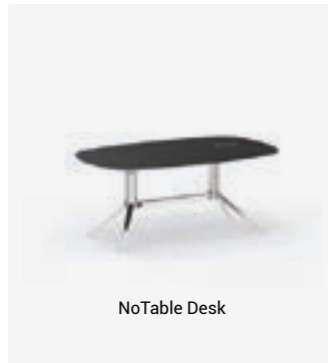

P50 Desk

P80 Desk

PFlex Table

NoTable Desk

PBox System

Executive Desks

Executive office desks seamlessly blend functionality with sophisticated design, making them ideal for leadership and professional environments. Built for durability and style, they are crafted from premium materials, including die-cast aluminum frames, and tabletops finishes like veneer, glass, Fenix, or lacquer.

NoTable Desk

UniTable Desk

PFlex Table

Height-Adjustable

Height-adjustable desks enable users to seamlessly switch between sitting and standing positions, promoting better posture and reducing sedentary time. By encouraging movement, they help improve physical well-being, boost energy levels, and support ergonomic comfort throughout the workday.