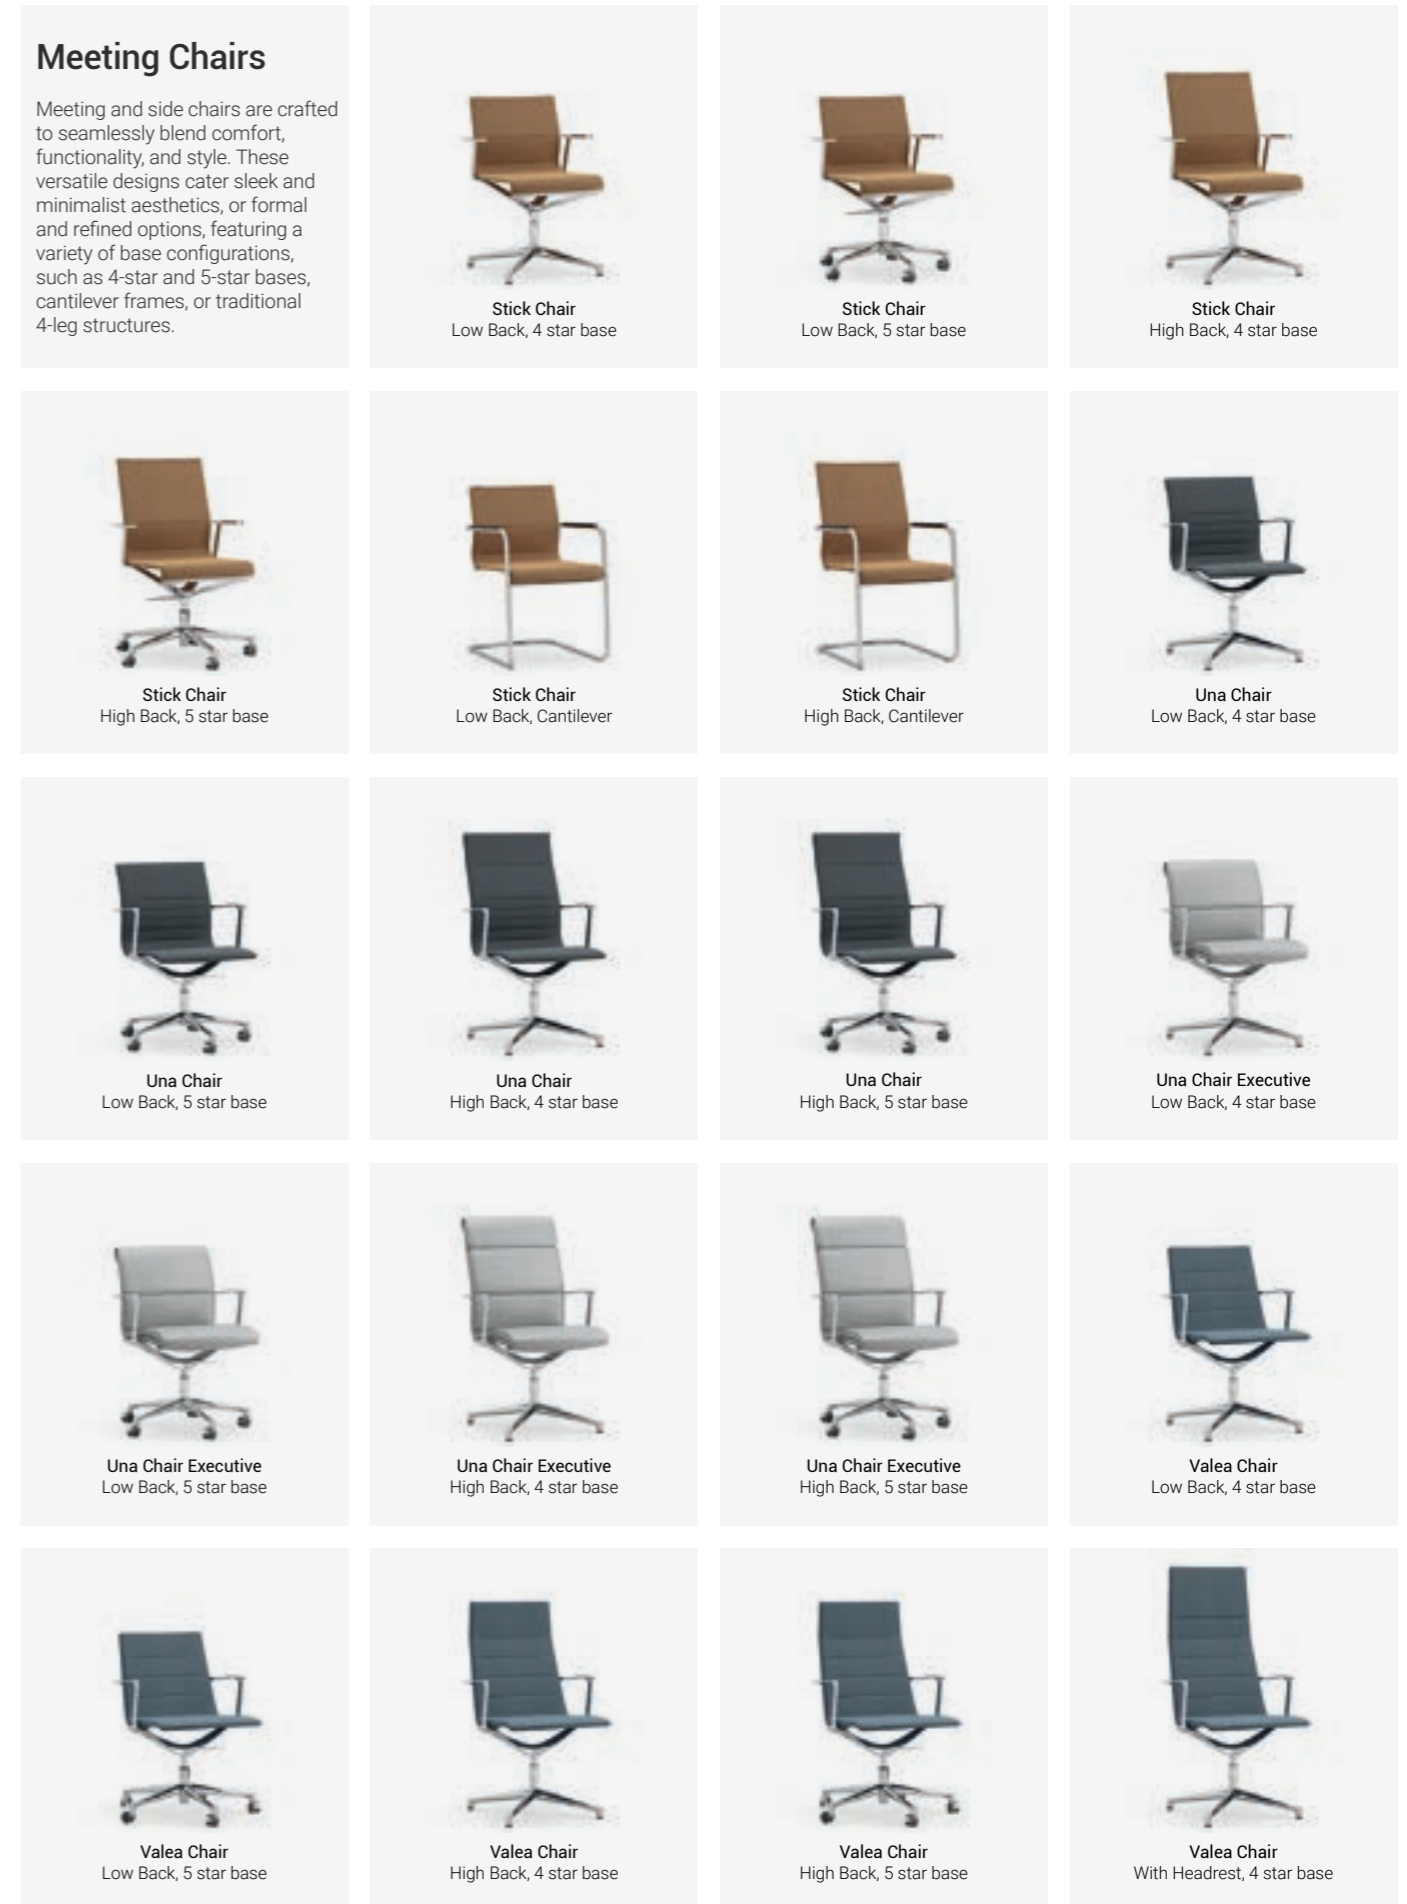

Una Plus Executive
High Back, 5 star base

Valea Elle Chair
Low Back, 5 star base

Valea Elle Chair
High Back, 5 star base

Valea Elle Chair
With Headrest, 5 star base

Valea Esse Chair
Low Back, 5 star base

Valea Esse Chair
High Back, 5 star base

Valea Esse Chair
With Headrest, 5 star base

Valea Elle Soft
Low Back, 5 star base

Valea Elle Soft
High Back, 5 star base

Valea Elle Soft
With Headrest, 5 star base

Valea Esse Soft
Low Back, 5 star base

Valea Esse Soft
High Back, 5 star base

Valea Esse Soft
With Headrest, 5 star base

Meeting Chairs

Meeting and side chairs are crafted to seamlessly blend comfort, functionality, and style. These versatile designs cater sleek and minimalist aesthetics, or formal and refined options, featuring a variety of base configurations, such as 4-star and 5-star bases, cantilever frames, or traditional 4-leg structures.