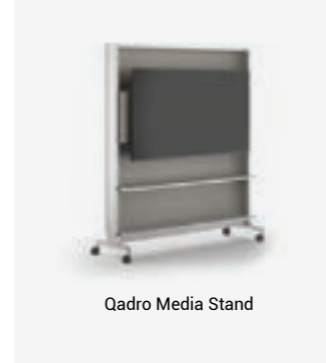

Mobile Wall

Space division systems are designed to create functional, adaptable environments in office layouts. Partitions and mobile modular dividers provide privacy and dedicated work zones without permanent walls. Featuring various materials finishes, they blend aesthetic separation while ensuring airflow and light flow.