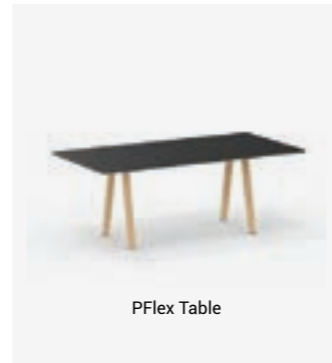

P50 Desk

P80 Desk

PFlex Table

NoTable Desk

PBox System

Executive Desks

Executive office desks seamlessly blend functionality with sophisticated design, making them ideal for leadership and professional environments. Built for durability and style, they are crafted from premium materials, including die-cast aluminum frames, and tabletops finishes like veneer, glass, Fenix, or lacquer.

NoTable Desk

UniTable Desk

PFlex Table

Height-Adjustable

Height-adjustable desks enable users to seamlessly switch between sitting and standing positions, promoting better posture and reducing sedentary time. By encouraging movement, they help improve physical well-being, boost energy levels, and support ergonomic comfort throughout the workday.