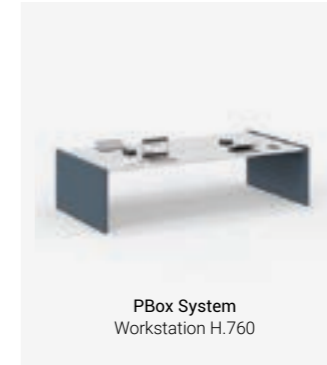

PBox System Workstation H.760