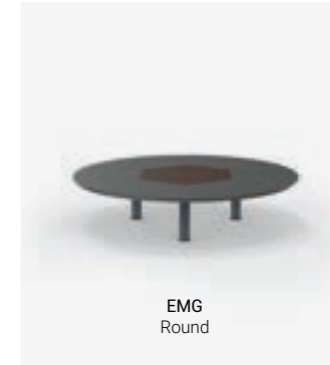

P80
Square

P80
Square

P80
Rectangular

P80
Rectangular

P80
Rectangular

P80
Rectangular

EMG

EMG is an exclusive range of conference tables for refined meeting spaces. Meticulous craftsmanship and premium materials - fine wood, lacquer, marble, leather - paired with sleek steel bases elevate both elegance and authority.

EMG
Round

EMG
Round

EMG
Square

EMG
Square

EMG
Barrel

EMG
Barrel

EMG
Barrel

EMG
Barrel