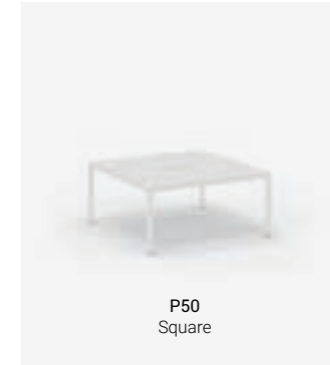

PFlex Table

PFlex redefines offices with versatility and minimalist design. Its modular framework uses extruded aluminum or wood legs, connecting invisibly to beams for functional, reconfigurable tables that adapt to individual work, meetings, and training.

P50 Table

P50 Table System is a four-leg desk and table collection that merges traditional aesthetics with modern functionality. Its modular design meets diverse office demands, effortlessly adapting to any workspace configuration.