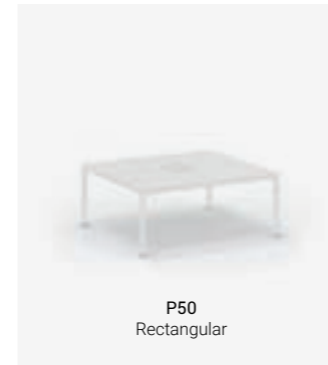

PFlex Table

PFlex redefines offices with versatility and minimalist design. Its modular framework uses extruded aluminum or wood legs, connecting invisibly to beams for functional, reconfigurable tables that adapt to individual work, meetings, and training.

P50 Table

P50 Table System is a four-leg desk and table collection that merges traditional aesthetics with modern functionality. Its modular design meets diverse office demands, effortlessly adapting to any workspace configuration.