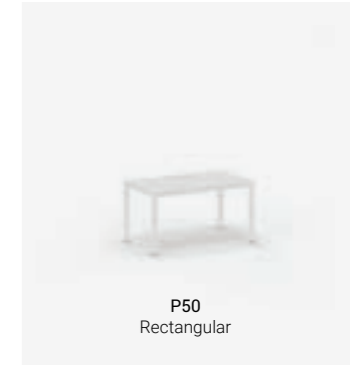

P50
Rectangular