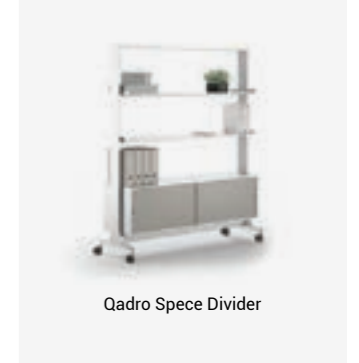

Qadro Spece Divider

Modular Wall

A unique vertical and modular planning approach applicable in open plan, private offices and activity spaces. The system provides a supporting structure for communication screens and technology, space definition and storage, personal items and coworking elements, wherever needed.