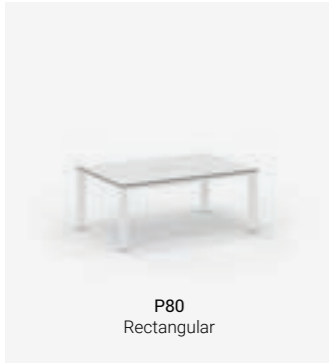

P80
Rectangular