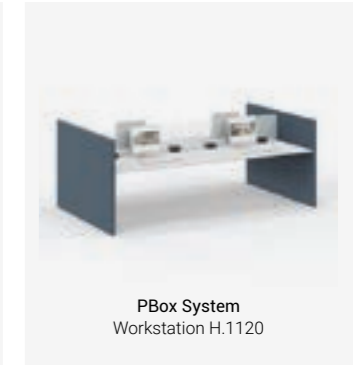

PFlex Table Benching

PBox System Workstation H.760

PBox System Workstation H.1120

PFlex Table Stand-Up

Meeting Tables

Meeting and conference tables are thoughtfully designed to foster collaboration and reflect professionalism in office environments. Offered in a variety of modular shapes and sizes, they are equipped with practical features like integrated cable management systems, built-in power outlets.