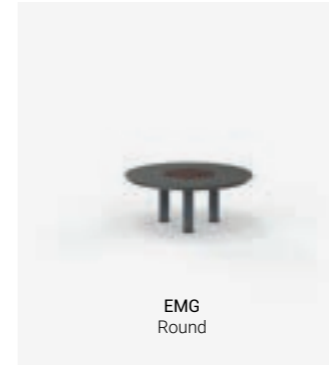

P80
Square

P80
Square

P80
Rectangular

P80
Rectangular

P80
Rectangular

P80
Rectangular

EMG

EMG is an exclusive range of conference tables for refined meeting spaces. Meticulous craftsmanship and premium materials - fine wood, lacquer, marble, leather - paired with sleek steel bases elevate both elegance and authority.

EMG
Round

EMG
Round

EMG
Square

EMG
Square

EMG
Barrel

EMG
Barrel

EMG
Barrel

EMG
Barrel