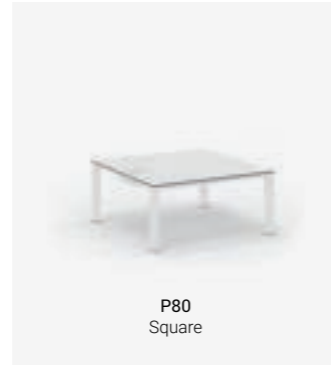

P80 Table

P80 Table System is a four-leg desk and table collection that merges traditional aesthetics with modern functionality. Its modular design meets diverse office demands, effortlessly adapting to any workspace configuration.

EMG

EMG is an exclusive range of conference tables for refined meeting spaces. Meticulous craftsmanship and premium materials - fine wood, lacquer, marble, leather - paired with sleek steel bases elevate both elegance and authority.