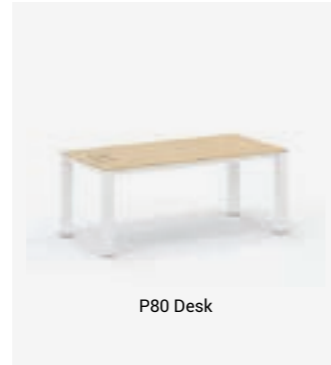

P50 Desk

P80 Desk

PFlex Table

NoTable Desk

PBox System

Executive Desks

Executive office desks seamlessly blend functionality with sophisticated design, making them ideal for leadership and professional environments. Built for durability and style, they are crafted from premium materials, including die-cast aluminum frames, and tabletops finishes like veneer, glass, Fenix, or lacquer.

NoTable Desk

UniTable Desk

PFlex Table

Height-Adjustable

Height-adjustable desks enable users to seamlessly switch between sitting and standing positions, promoting better posture and reducing sedentary time. By encouraging movement, they help improve physical well-being, boost energy levels, and support ergonomic comfort throughout the workday.