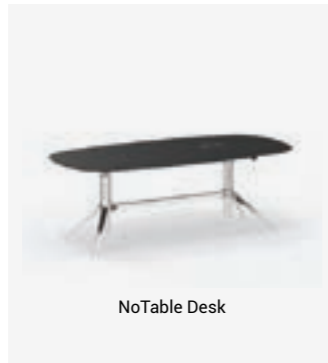

NoTable Desk

UniTable Desk

PFlex Table

Height-Adjustable

Height-adjustable desks enable users to seamlessly switch between sitting and standing positions, promoting better posture and reducing sedentary time. By encouraging movement, they help improve physical well-being, boost energy levels, and support ergonomic comfort throughout the workday.