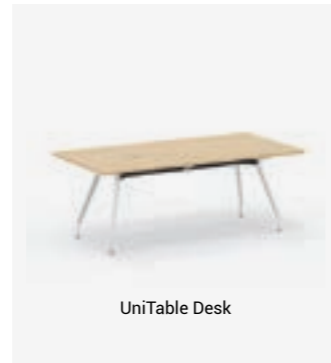

P50 Desk

P80 Desk

PFlex Table

NoTable Desk

PBox System

Executive Desks

Executive office desks seamlessly blend functionality with sophisticated design, making them ideal for leadership and professional environments. Built for durability and style, they are crafted from premium materials, including die-cast aluminum frames, and tabletops finishes like veneer, glass, Fenix, or lacquer.

NoTable Desk

UniTable Desk

PFlex Table

Height-Adjustable

Height-adjustable desks enable users to seamlessly switch between sitting and standing positions, promoting better posture and reducing sedentary time. By encouraging movement, they help improve physical well-being, boost energy levels, and support ergonomic comfort throughout the workday.