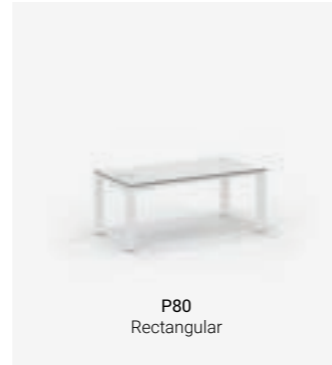

P80 Table

P80 Table System is a four-leg desk and table collection that merges traditional aesthetics with modern functionality. Its modular design meets diverse office demands, effortlessly adapting to any workspace configuration.

EMG

EMG is an exclusive range of conference tables for refined meeting spaces. Meticulous craftsmanship and premium materials - fine wood, lacquer, marble, leather - paired with sleek steel bases elevate both elegance and authority.