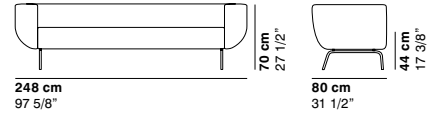

- cat. lux LUX 1
- cat. lux LUX 2
- cat. imperial IMPERIAL 1
- cat. imperial IMPERIAL 2
- cat. imperial NABUK
- cat. special DROP

COUCHETTE

cod. 1170 / **armchair**

cod. 1171 / **2 seater sofa**

cod. 1172 / **3 seater sofa**