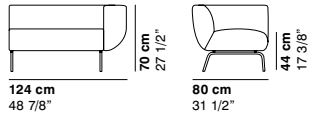

cod. 1177 / **right element 124**