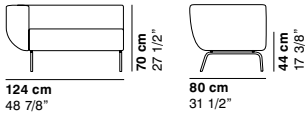

cod. 1176 / **left element 124**