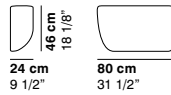

cod. 1203 / closed element 160 15° R110

cod. 1204 / open element 210 15° R110

cod. 1205 / closed element 210 15° R110

cod. 1206 / terminal element 180°

cod. 1207 / left armrest

cod. 1208 / right armrest

COUCHETTE