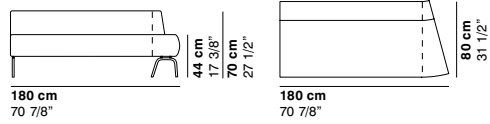

cod. 1198 / left closed element 180 15° R110

cod. 1199 / right closed element 180 15° R110

COUCHETTE

cod. 1200 / left open element 180 15° R110

cod. 1201 / right open element 180 15° R110

cod. 1202 / open element 160 15° R110