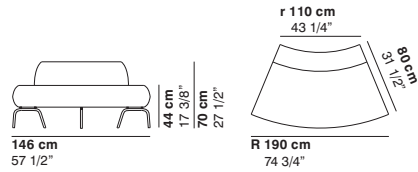

cod. 1186 / **closed element 30° R190**

cod. 1187 / **open element 30° R190**

COUCHETTE

cod. 1188 / closed element 45° R190

cod. 1189 / open element 45° R190

cod. 1190 / closed element 30° R270

cod. 1191 / open element 30° R270