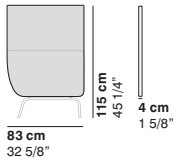

COUCHETTE

cod. 1209S / **single side panel h. 115**