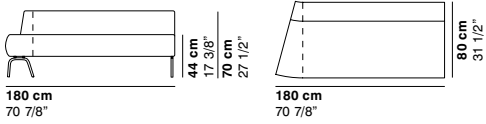

cod. 1198 / left closed element 180 15° R110

cod. 1199 / right closed element 180 15° R110

COUCHETTE

cod. 1200 / left open element 180 15° R110

cod. 1201 / right open element 180 15° R110

cod. 1202 / open element 160 15° R110