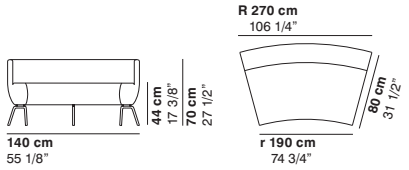

cod. 1186 / **closed element 30° R190**

cod. 1187 / **open element 30° R190**

COUCHETTE

cod. 1188 / closed element 45° R190

cod. 1189 / open element 45° R190

cod. 1190 / closed element 30° R270

cod. 1191 / open element 30° R270