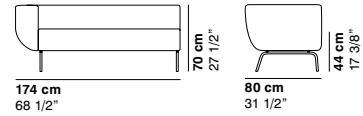

cod. 1178 / **left element 174**