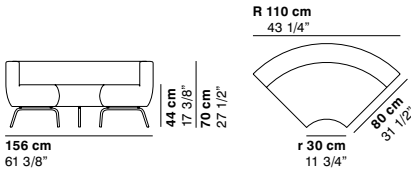

cod. 1182 / **closed element 90° R110**