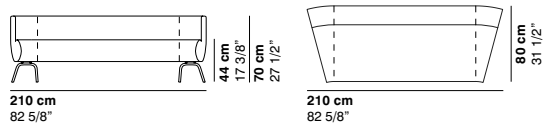

cod. 1205 / closed element 210 15° R110