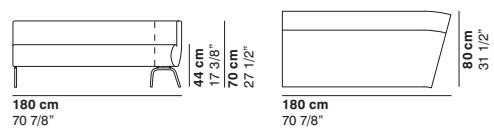

cod. 1198 / left closed element 180 15° R110

cod. 1199 / right closed element 180 15° R110

COUCHETTE

cod. 1200 / left open element 180 15° R110

cod. 1201 / right open element 180 15° R110

cod. 1202 / open element 160 15° R110