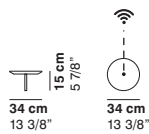

cod. 1281 / **central coffee table with wireless recharge**

cod. 1282 / **wall coffee table**