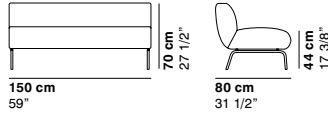

cod. 1174 / **element 150**