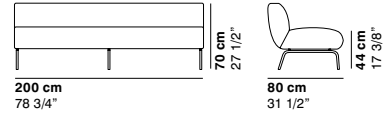

cod. 1175 / **element 200**