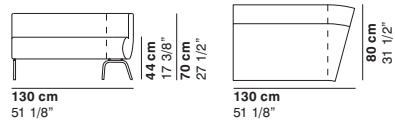

cod. 1195 / right closed element 130 15° R110