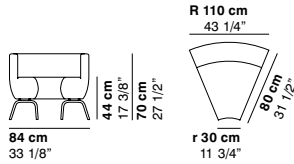

cod. 1180 / **closed element 45° R110**