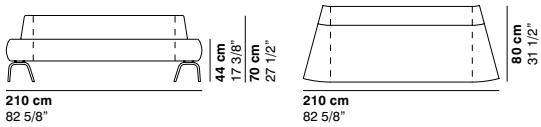

cod. 1204 / open element 210 15° R110