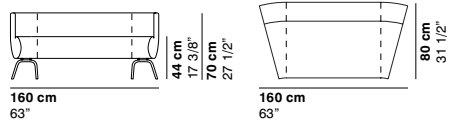

cod. 1203 / closed element 160 15° R110