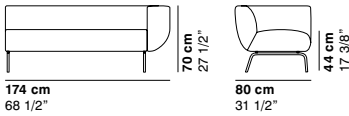

cod. 1179 / **right element 174**