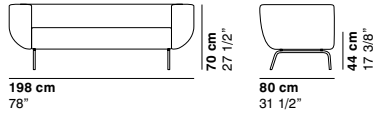

- cat. lux LUX 1
- cat. lux LUX 2
- cat. imperial IMPERIAL 1
- cat. imperial IMPERIAL 2
- cat. imperial NABUK
- cat. special DROP

COUCHETTE

cod. 1170 / **armchair**

cod. 1171 / **2 seater sofa**

cod. 1172 / **3 seater sofa**