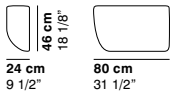

cod. 1203 / closed element 160 15° R110

cod. 1204 / open element 210 15° R110

cod. 1205 / closed element 210 15° R110

cod. 1206 / terminal element 180°

cod. 1207 / left armrest

cod. 1208 / right armrest

COUCHETTE