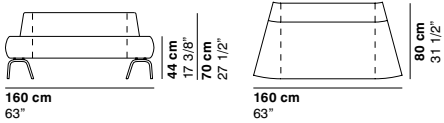

cod. 1198 / left closed element 180 15° R110

cod. 1199 / right closed element 180 15° R110

COUCHETTE

cod. 1200 / left open element 180 15° R110

cod. 1201 / right open element 180 15° R110

cod. 1202 / open element 160 15° R110