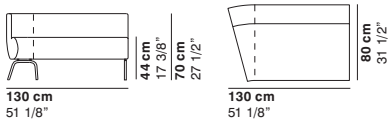

cod. 1194 / left closed element 130 15° R110