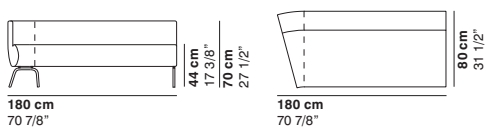

cod. 1198 / left closed element 180 15° R110

cod. 1199 / right closed element 180 15° R110

COUCHETTE

cod. 1200 / left open element 180 15° R110

cod. 1201 / right open element 180 15° R110

cod. 1202 / open element 160 15° R110