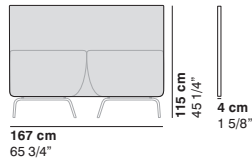

cod. 1209D / **double side panel h. 115**