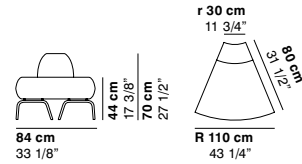

cod. 1181 / **open element 45° R110**