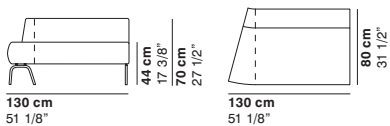

cod. 1196 / left open element 130 15° R110