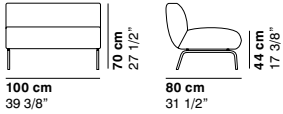

cod. 1173 / **element 100**