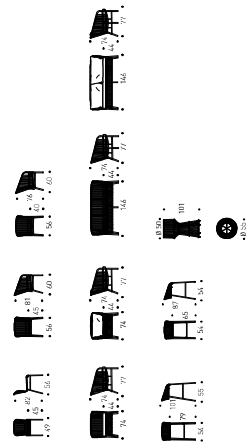

# cricket design Anki Gneib

Collezione intrecciata a mano in fibra sintetica  
con intelaiatura in alluminio verniciato.  
MODELLO REGISTRATO

Collection with powder coated aluminium frame  
and hand woven man-made fibre.  
REGISTERED MODEL

LOW  
DINING

CRICKET

221

POLTRONCINA LOW CRICKET - TAVOLO LOW ELLISSE  
CRICKET DINING ARM-CHAIR LOW - ELLISSE LOW TABLE

220

LANDSCAPES '21\_'22