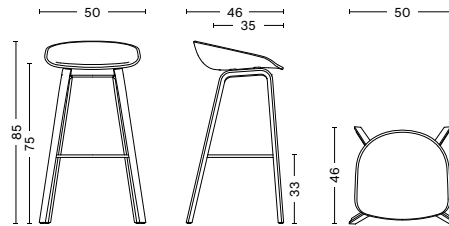

SHELL COLOUR

BASE FINISH

CONSTRUCTION

BASE / Plywood legs section connected with solid oak top parts which are glued and fixed with embedded metal brackets.

FOOTREST / Screwed to the frame.

DIMENSIONS

LOW

WIDTH / 50 cm / 18.5"
DEPTH / 43 cm / 16.93"
HEIGHT / 75 cm / 29.92"
SEAT HEIGHT / 65 cm / 25.98"
SEAT DEPTH / 35 cm / 13.78"

HIGH

WIDTH / 50 cm / 19.68"
DEPTH / 43 cm / 18.11"
HEIGHT / 85 cm / 33.86"
SEAT HEIGHT / 75 cm / 29.92"
SEAT DEPTH / 35 cm / 13.78"

GLIDERS

PLASTIC GLIDER / Standard on all. Suitable for most floorings which are not too sensitive