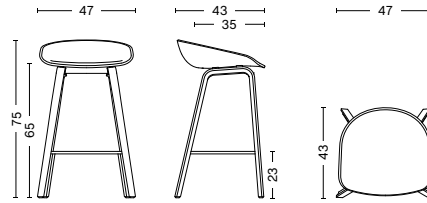

SHELL COLOUR

BASE FINISH

CONSTRUCTION

BASE / Plywood legs section connected with solid oak top parts which are glued and fixed with embedded metal brackets.

FOOTREST / Screwed to the frame.

DIMENSIONS

LOW

WIDTH / 50 cm / 18.5"
DEPTH / 43 cm / 16.93"
HEIGHT / 75 cm / 29.92"
SEAT HEIGHT / 65 cm / 25.98"
SEAT DEPTH / 35 cm / 13.78"

HIGH

WIDTH / 50 cm / 19.68"
DEPTH / 43 cm / 18.11"
HEIGHT / 85 cm / 33.86"
SEAT HEIGHT / 75 cm / 29.92"
SEAT DEPTH / 35 cm / 13.78"

GLIDERS

PLASTIC GLIDER / Standard on all. Suitable for most floorings which are not too sensitive