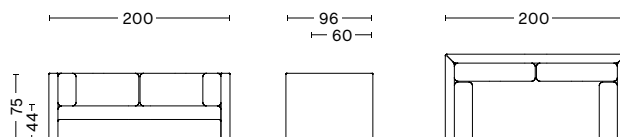

## DIMENSIONS

### HACKNEY 2 SEATER

WIDTH / 200 cm / 78.74"

DEPTH / 96 cm / 37.8"

HEIGHT / 75 cm / 29.53"

SEAT HEIGHT / 44 cm / 17.32"