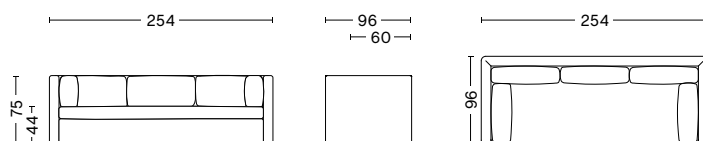

## DIMENSIONS

### HACKNEY 2 SEATER

WIDTH / 200 cm / 78.74"

DEPTH / 96 cm / 37.8"

HEIGHT / 75 cm / 29.53"

SEAT HEIGHT / 44 cm / 17.32"

### HACKNEY 3 SEATER

WIDTH / 254 cm / 100"

DEPTH / 96 cm / 37.8"

HEIGHT / 75 cm / 29.53"

SEAT HEIGHT / 44 cm / 17.32"